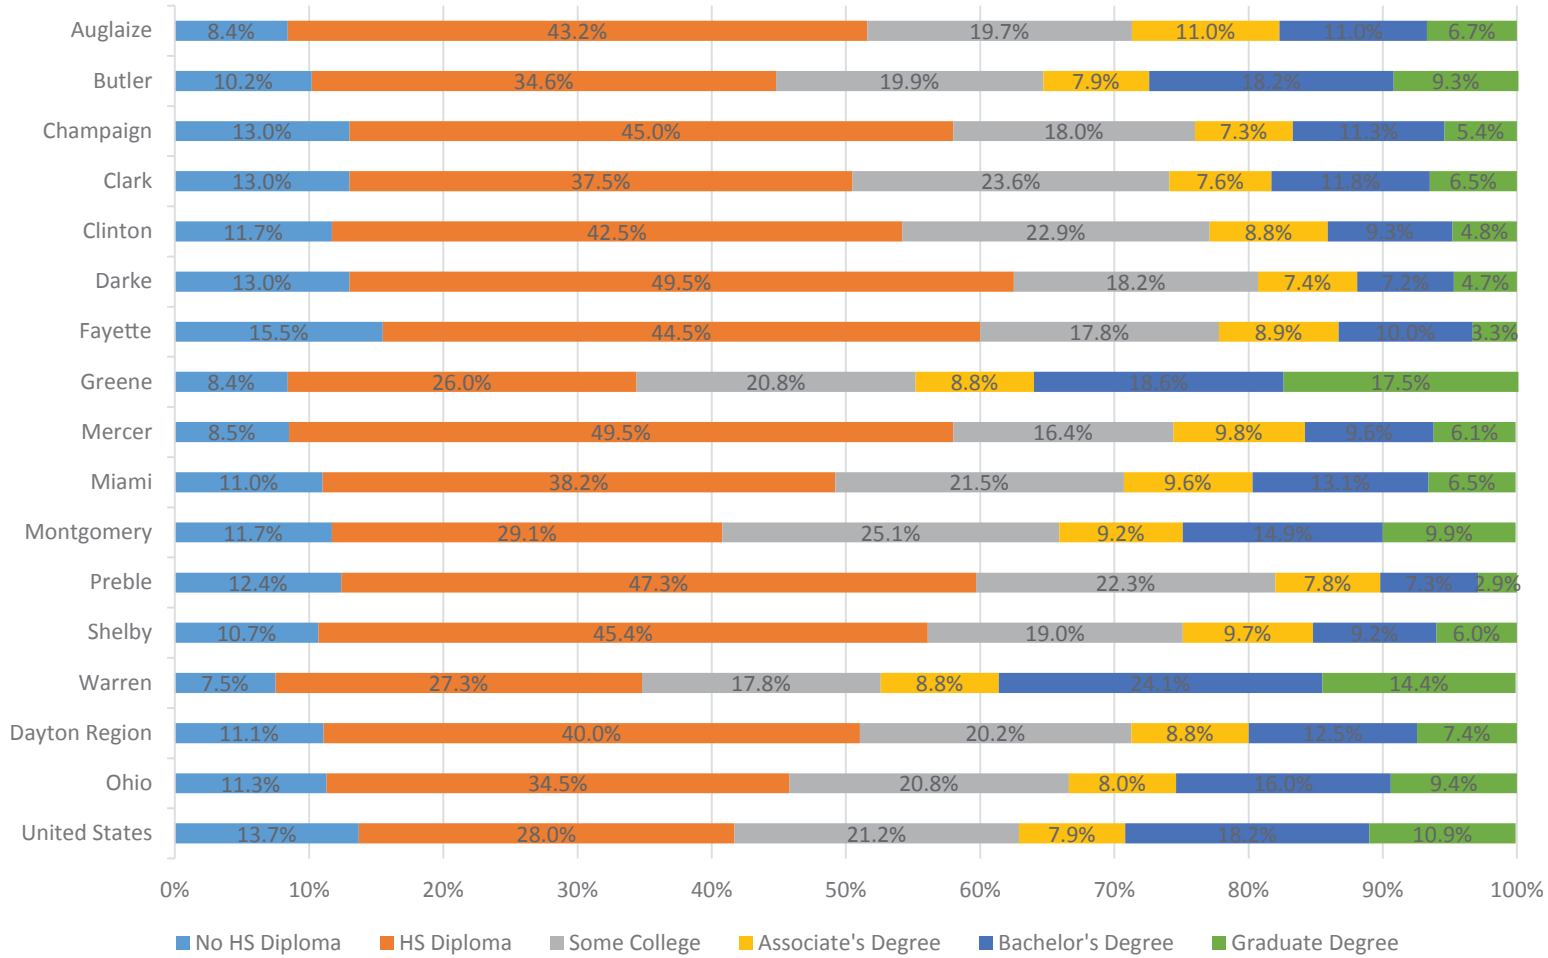

EDUCATION ATTAINMENT OF THE DAYTON REGION

	No HS Diploma	HS Diploma	Some College	Associate's Degree	Bachelor's Degree	Graduate Degree
Auglaize	8.4%	43.2%	19.7%	11.0%	11.0%	6.7%
Butler	10.2%	34.6%	19.9%	7.9%	18.2%	9.3%
Champaign	13.0%	45.0%	18.0%	7.3%	11.3%	5.4%
Clark	13.0%	37.5%	23.6%	7.6%	11.8%	6.5%
Clinton	11.7%	42.5%	22.9%	8.8%	9.3%	4.8%
Darke	13.0%	49.5%	18.2%	7.4%	7.2%	4.7%
Fayette	15.5%	44.5%	17.8%	8.9%	10.0%	3.3%
Greene	8.4%	26.0%	20.8%	8.8%	18.6%	17.5%
Mercer	8.5%	49.5%	16.4%	9.8%	9.6%	6.1%
Miami	11.0%	38.2%	21.5%	9.6%	13.1%	6.5%
Montgomery	11.7%	29.1%	25.1%	9.2%	14.9%	9.9%
Preble	12.4%	47.3%	22.3%	7.8%	7.3%	2.9%
Shelby	10.7%	45.4%	19.0%	9.7%	9.2%	6.0%
Warren	7.5%	27.3%	17.8%	8.8%	24.1%	14.4%
Dayton Region	11.1%	40.0%	20.2%	8.8%	12.5%	7.4%
Ohio	11.3%	34.5%	20.8%	8.0%	16.0%	9.4%
United States	13.7%	28.0%	21.2%	7.9%	18.2%	10.9%

Education Attainment of the Dayton Region

Source: American Community Survey 3 Year Estimates