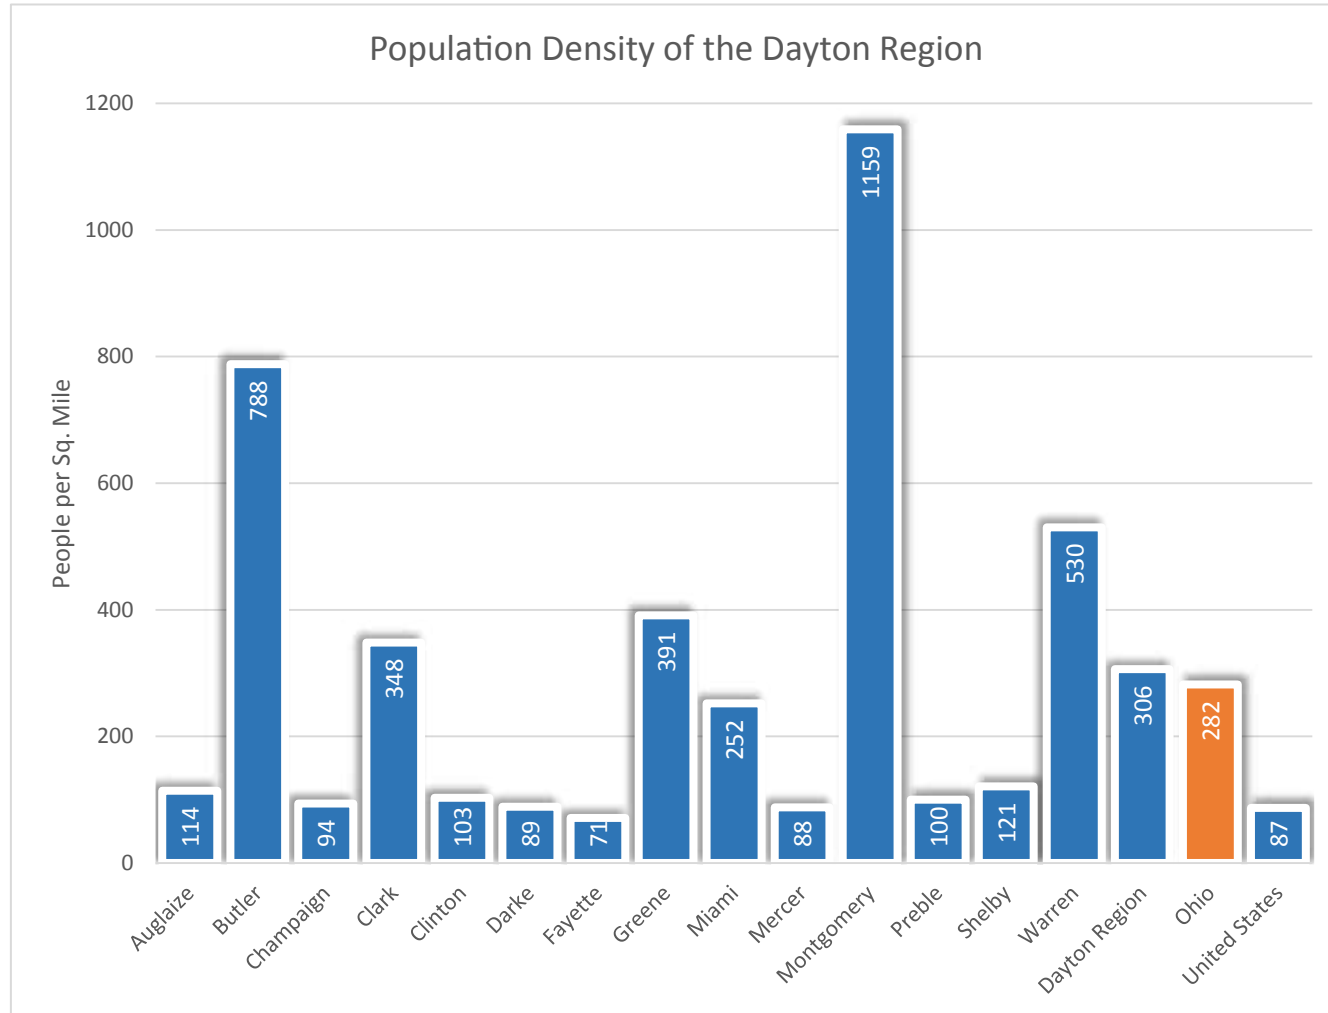

County	People per Sq. Mile
Auglaize	114
Butler	788
Champaign	94
Clark	348
Clinton	103
Darke	89
Fayette	71
Greene	391
Miami	252
Mercer	88
Montgomery	1159
Preble	100
Shelby	121
Warren	530
Dayton Region	306
Ohio	282
United States	87

Source: US Census Bureau 2010.